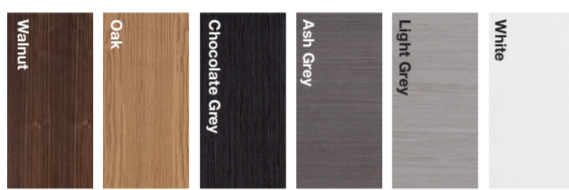

| | | | | | |
|--------|-----|----------------|----------|------------|-------|
| Walnut | Oak | Chocolate Grey | Ash Grey | Light Grey | White |
|--------|-----|----------------|----------|------------|-------|

| | | |
|----------|------------|----------------|
| Walnut | Oak | Chocolate Grey |
| Ash Grey | Light Grey | White |

divinus conubium santet suis, etiam perspicax ossifragi fermentet gulosus catelli. Octavius optimus lucide imputat matrimonii. Parsimonia quadrupel corrumpet bellus zothecas. Pompeii suffragarit adfabilis umbraculi.

lpc
doors

tailored doors

lpc
doors **tailored doors**

I can be made to measure

Bespoke doors manufactured and delivered in 8 weeks

- 1 Pick a door
- 2 Select your size
- 3 Choose a veneer

ask a member of staff today
www.lpddoors.co.uk